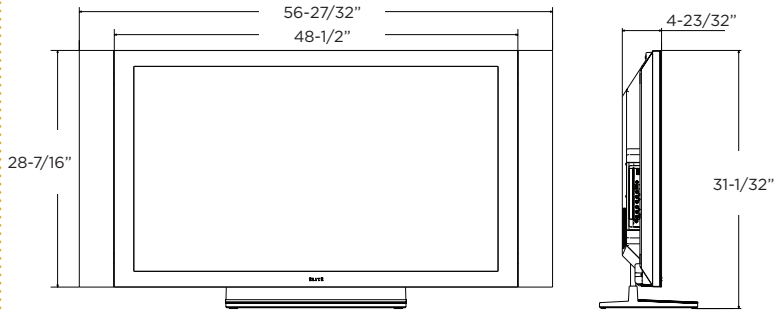

ELITE VIDEO PROCESSING TECHNOLOGY

- Picture Detail Settings – DRE (Off / High / Mid / Low), Black Level (Off / On), ACL (Off / On), Enhance Mode (1 / 2 / 3) and Gamma (1 / 2 / 3)
- **E**▶ Color Temperature Adjustment – 5 settings (High / Mid-High / Mid / Mid-Low / Low)
- **E**▶ Color Temperature Manual Adjustment
- **E**▶ Color Management
- **E**▶ Color Space (1 / 2)
  - 3 Digital Noise Reduction – 3 settings (High / Mid / Low)
  - Field Noise Reduction (Off / High / Mid / Low)
- **E**▶ MPEG Noise Reduction
  - Block Noise Reduction Effect
- **E**▶ Block Noise Reduction Activation (Off / On)
- **E**▶ Mosquito Noise Reduction Effect
- **E**▶ Mosquito Noise Reduction (Off / On)
  - Tuner Noise Reduction
- **E**▶ 3 DYC (1 / 2 / 3)
- **E**▶ I-P Mode
  - Digital CTI – Color Transient Improver (On / Off)
  - Natural Resize
  - Natural Enhancer
  - Digital Chroma Decoder (10-bit)

ELITE VIDEO & AUDIO CONNECTIVITY

▶ Inputs - 4 Independent HDMI 1.3 (w/PC support, 2 w/analog audio) - 2 Component - 3 Composite - 1 S-Video - Antenna A & B - USB (Mass Storage Class) - PC - LAN (10/100 Base-T Ethernet)	▶ Outputs - Optical Digital Audio (Dolby Digital/PCM) - Audio - Monitor Audio LR - Subwoofer - SR+ - E - IR Repeater - Headphone

SOUND TECHNOLOGY

- **New** 17 Watt Stereo Digital Amplifier w/TruBass 2-Way Stereo Speakers
- SRS® WOW / FOCUS / TruBass Surround Sound Audio

CARTON DIMENSIONS

- (W x H x D): 53" x 36-1/16" x 20"
- Weight: 124.3 lbs.

UPC

- 012562864976

PRODUCT DIMENSIONS

- Panel (W x H x D): 48-1/2" x 28-7/16" x 4-23/32"
- Panel w/Speakers (W x H x D): 56-27/32" x 28-7/16" x 4-23/32"
- Panel Weight: 85.5 lbs.
- Panel Weight w/Speakers and Stand: 99.4 lbs.